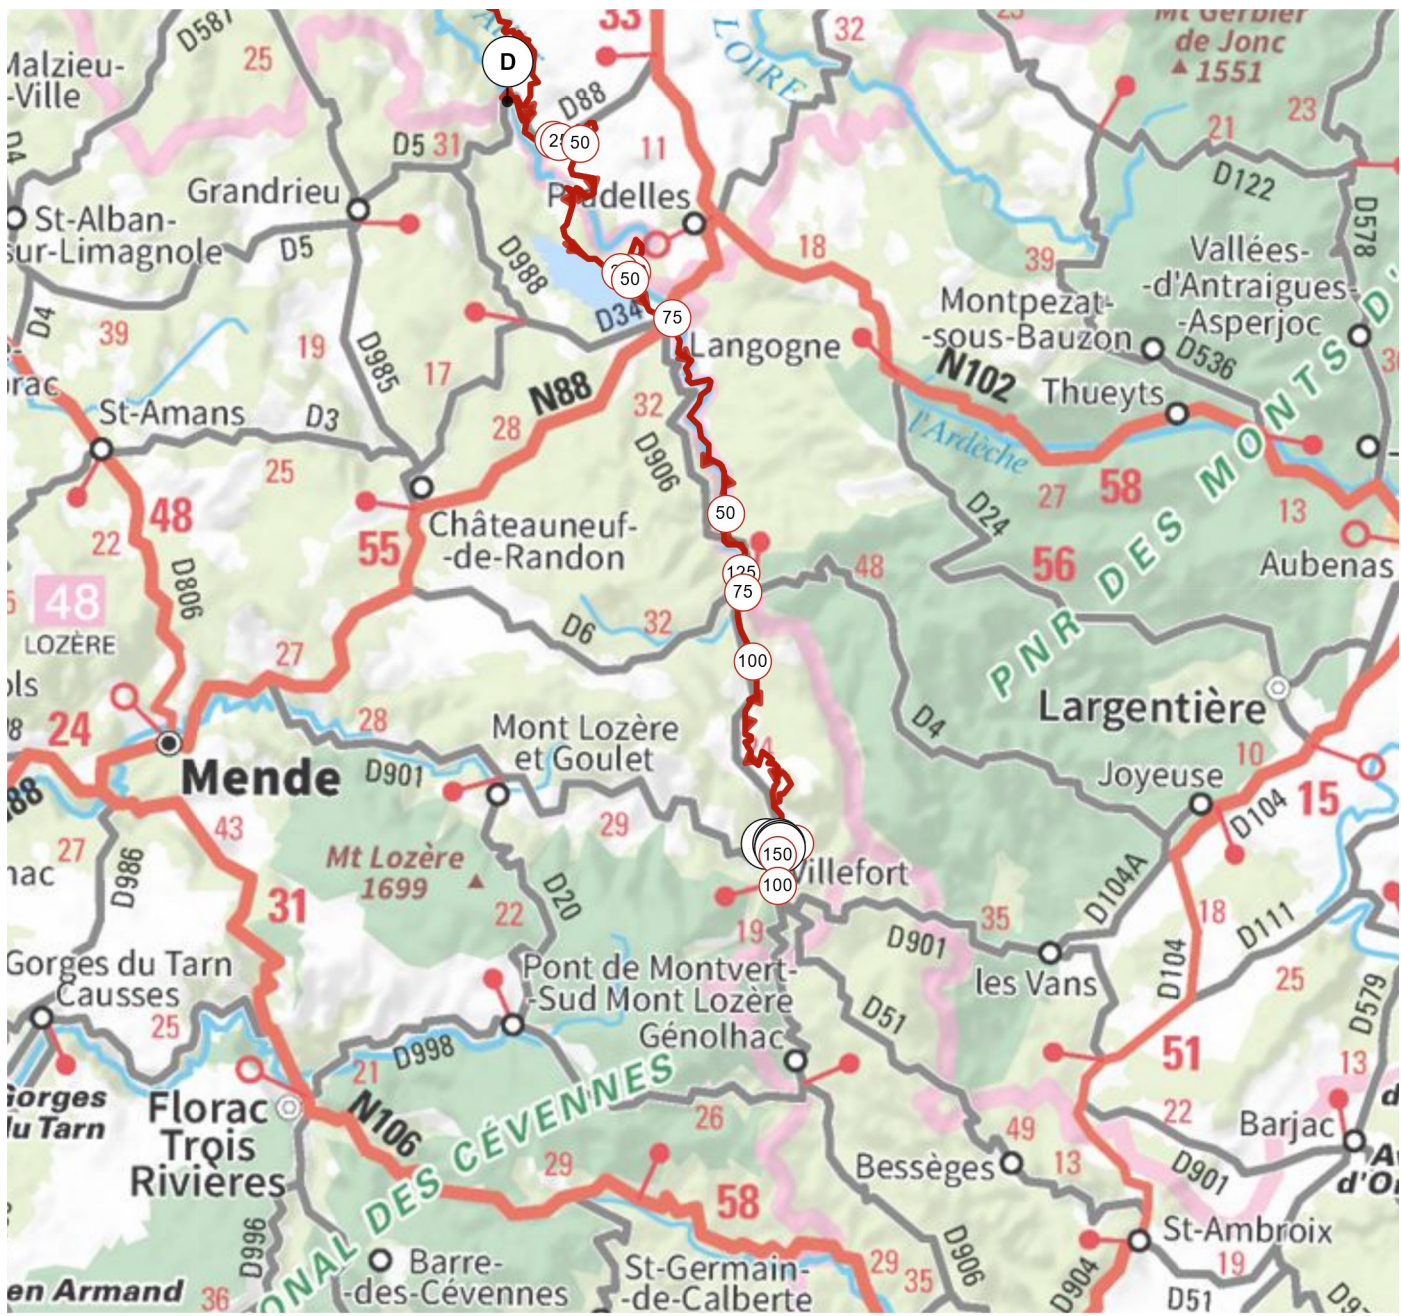

11058758 | Cyclisme - Route | Monistrol Villefort

Saint-Jean-Lachalm -> Villefort

121.445 km \uparrow 2028 m \downarrow 2052 m \blacktriangle 583 m \blacktriangle 1121 m

583m 1121m 2028m 2052m

Leaflet | © IGN France ign.fr

© 2021 Openrunner