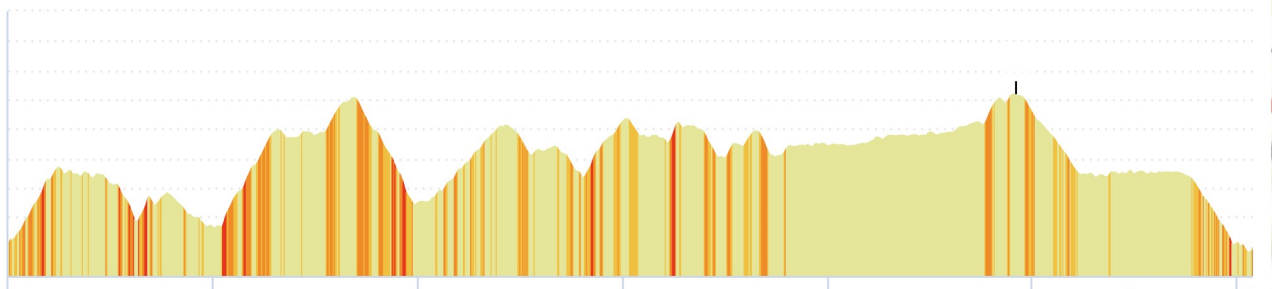

11058758 | Cyclisme - Route | Monistrol Villefort

Saint-Jean-Lachalm -> Villefort

121.445 km \uparrow 2028 m \downarrow 2052 m \blacktriangle 583 m \blacktriangle 1121 m

583m 1121m 2028m 2052m

Leaflet | © IGN France ign.fr